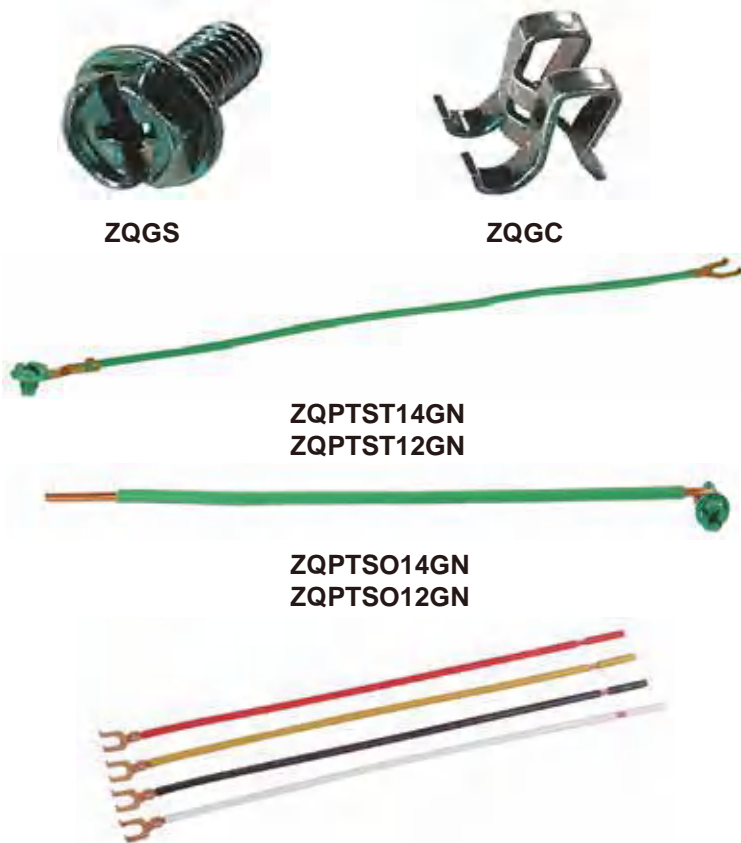

## Wire Termination & Box Grounding

**Application:** These box grounding accessories aid in safe electrical grounding path to help prevent any electrical shock. Grounding screws thread into boxes and provide a means of fastening the ground conductors. Grounding wires fasten into the boxes and are then connected to wiring systems or devices. Grounding clips provide an easy method of fastening grounding conductors to the edges of steel outlet boxes.

ZQPTST

ZQPTSO

Catalog Number	Wire Size	Wire Type	Color	Overall Length	Attachment	Std. Pkg.
ZQGS	-	-	Green	3/8"	10-32 Screw Clip	100/1000Pcs
ZQGC	-	-	Green	1/4"		100/1000Pcs
ZQPTST14GN	14Gauge	Stranded	Green	8"	Fork Terminal & Captive Screw	100/1000Pcs
ZQPTST14BK	14Gauge	Stranded	Black	8"	Fork & Strip Terminal	100/1000Pcs
ZQPTST14WH	14Gauge	Stranded	White	8"	Fork & Strip Terminal	100/1000Pcs
ZQPTST14RD	14Gauge	Stranded	Red	8"	Fork & Strip Terminal	100/1000Pcs
ZQPTST14YE	14Gauge	Stranded	Yellow	8"	Fork & Strip Terminal	100/1000Pcs
ZQPTST12GN	12Gauge	Stranded	Green	8"	Fork Terminal & Captive Screw	100/1000Pcs
ZQPTST12BK	12Gauge	Stranded	Black	8"	Fork & Strip Terminal	100/1000Pcs
ZQPTST12WH	12Gauge	Stranded	White	8"	Fork & Strip Terminal	100/1000Pcs
ZQPTST12RD	12Gauge	Stranded	Red	8"	Fork & Strip Terminal	100/1000Pcs
ZQPTST12YE	12Gauge	Stranded	Yellow	8"	Fork & Strip Terminal	100/1000Pcs
ZQPTSO14GN	14Gauge	Solid	Green	8"	Captive Screw & Strip	100/1000Pcs
ZQPTSO14BK	14Gauge	Solid	Black	8"	Strip & Strip	100/1000Pcs
ZQPTSO14WH	14Gauge	Solid	White	8"	Strip & Strip	100/1000Pcs
ZQPTSO14RD	14Gauge	Solid	Red	8"	Strip & Strip	100/1000Pcs
ZQPTSO14YE	14Gauge	Solid	Yellow	8"	Strip & Strip	100/1000Pcs
ZQPTSO12GN	12Gauge	Solid	Green	8"	Captive Screw & Strip	100/1000Pcs
ZQPTSO12BK	12Gauge	Solid	Black	8"	Strip & Strip	100/1000Pcs
ZQPTSO12WH	12Gauge	Solid	White	8"	Strip & Strip	100/1000Pcs
ZQPTSO12RD	12Gauge	Solid	Red	8"	Strip & Strip	100/1000Pcs
ZQPTSO12YE	12Gauge	Solid	Yellow	8"	Strip & Strip	100/1000Pcs