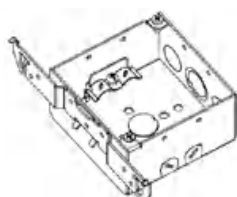

ZQ52171-TSR(240)