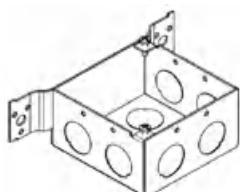

ZQ52171-3/4F(236)