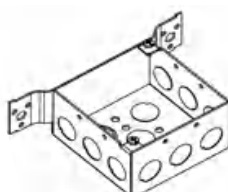

4" Square Welded Deep Boxes with Bracket - 2-1/8" Deep

Material: Galvanized Steel

Application: These bracket boxes with conduit knockouts are used when 4" square boxes must be mounted directly to wood or metal studs. Square boxes are used to bring power to a number of electrical devices where multiple conductor runs are split in two or more directions.

Advantages: 4" square boxes with attached brackets allow a quick easy installation to structural members and keep the boxes upright for an effortless conduit connection.

Field Names: Bracket box, 4S bracket box, metal stud box, vertical bracket box, wood bracket box, nail-on bracket box, 1900 bracket box, bracketed junction box, conduit box with bracket, stud box, outlet box, bracketed J box, deep 4S bracket box, deep 1900 bracket box, 1900 bracket box.

UL File No: E526989

ZQ52171-F