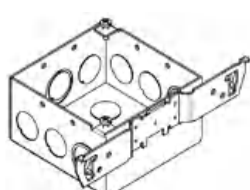

ZQ52171-TS(235)