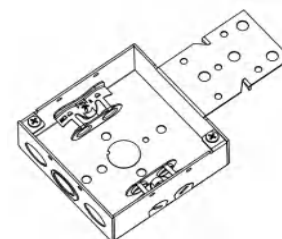

4" Square Welded Deep Boxes with Bracket - 2-1/8" Deep

Material: Galvanized Steel

Application: These bracket boxes with conduit knockouts are used when 4" square boxes must be mounted directly to wood or metal studs. Square boxes are used to bring power to a number of electrical devices where multiple conductor runs are split in two or more directions.

Advantages: 4" square boxes with attached brackets allow a quick easy installation to structural members and keep the boxes upright for an effortless conduit connection.

Field Names: Bracket box, 4S bracket box, metal stud box, vertical bracket box, wood bracket box, nail-on bracket box, 1900 bracket box, bracketed junction box, conduit box with bracket, stud box, outlet box, bracketed J box, deep 4S bracket box, deep 1900 bracket box, 1900 bracket box.

ZQ52171-MSBX(243)

ZQ52171-BBX(249)

Catalog Number	Description	Knockouts		Cubic Inches	Ship Case	Weight/Case
		Sides	Bottom			
ZQ52171-TS(235)	2-1/8" deep MKO with TS bracket	(6) - 1/2" & (3) - MKO	(3) - 1/2" & (2) - MKO	30.3	25	25
ZQ52171-3/4F(236)	2-1/8" deep 3/4" KO with FL bracket	(6) - 3/4"	(1) - 1/2" & (4) - 3/4"	30.3	25	24
ZQ52171-F	2-1/8" deep 1/2" & 3/4" KO with FL bracket	(9) - 1/2"	(3) - 1/2" & (2) - MKO	30.3	25	24
ZQ52171-MS(238)	2-1/8" deep 1/2" & 3/4" KO with MS bracket	(6) - 1/2" & (3) - 3/4"	(3) - 1/2" & (2) - MKO	30.3	25	25
ZQ52171-FS(237)	2-1/8" deep 1/2" & 3/4" KO with FL bracket	(6) - 1/2" & (3) - MKO	(3) - 1/2" & (2) - MKO	30.3	25	25
ZQ52171-TSR(240)	2-1/8" deep MKO with NM Clamp & TS bracket	(2) - 1/2" & (1) - MKO & 4 pryouts	(1) - 1/2"	30.3	25	28
ZQ52171-TSBX(241)	2-1/8" deep MKO with MC Clamp & TS bracket	(2) - 1/2" & (1) - MKO & 4 pryouts	(1) - 1/2"	30.3	25	29
ZQ52171-MSBX(243)	2-1/8" deep MKO with MC Clamp & MS bracket	(2) - 1/2" & (1) - MKO & 4 pryouts	(1) - 1/2"	30.3	25	25
ZQ52171-BBX(249)	2-1/8" deep MKO with MC Clamp & Long B bracket	(2) - 1/2" & (1) - MKO & 4 pryouts	(1) - 1/2"	30.3	25	25.5