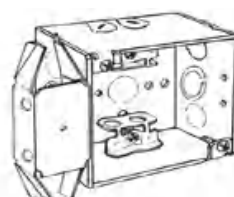

4" Square Welded Deep Boxes with Bracket - 2-1/8" Deep

Material: Galvanized Steel

Application: These bracket boxes with conduit knockouts are used when 4" square boxes must be mounted directly to wood or metal studs. Square boxes are used to bring power to a number of electrical devices where multiple conductor runs are split in two or more directions.

Advantages: 4" square boxes with attached brackets allow a quick easy installation to structural members and keep the boxes upright for an effortless conduit connection.

Field Names: Bracket box, 4S bracket box, metal stud box, vertical bracket box, wood bracket box, nail-on bracket box, 1900 bracket box, bracketed junction box, conduit box with bracket, stud box, outlet box, bracketed J box, deep 4S bracket box, deep 1900 bracket box, 1900 bracket box.

ZQ52171-MSBX(243)

ZQ52171-BBX(249)

Catalog Number	Description	Knockouts		Cubic Inches	Ship Case	Weight/Case
		Sides	Bottom			
ZQ52171-TS(235)	2-1/8" deep MKO with TS bracket	(6) - 1/2" & (3) - MKO	(3) - 1/2" & (2) - MKO	30.3	25	25
ZQ52171-3/4F(236)	2-1/8" deep 3/4" KO with FL bracket	(6) - 3/4"	(1) - 1/2" & (4) - 3/4"	30.3	25	24
ZQ52171-F	2-1/8" deep 1/2" & 3/4" KO with FL bracket	(9) - 1/2"	(3) - 1/2" & (2) - MKO	30.3	25	24
ZQ52171-MS(238)	2-1/8" deep 1/2" & 3/4" KO with MS bracket	(6) - 1/2" & (3) - 3/4"	(3) - 1/2" & (2) - MKO	30.3	25	25
ZQ52171-FS(237)	2-1/8" deep 1/2" & 3/4" KO with FL bracket	(6) - 1/2" & (3) - MKO	(3) - 1/2" & (2) - MKO	30.3	25	25
ZQ52171-TSR(240)	2-1/8" deep MKO with NM Clamp & TS bracket	(2) - 1/2" & (1) - MKO & 4 pryouts	(1) - 1/2"	30.3	25	28
ZQ52171-TSBX(241)	2-1/8" deep MKO with MC Clamp & TS bracket	(2) - 1/2" & (1) - MKO & 4 pryouts	(1) - 1/2"	30.3	25	29
ZQ52171-MSBX(243)	2-1/8" deep MKO with MC Clamp & MS bracket	(2) - 1/2" & (1) - MKO & 4 pryouts	(1) - 1/2"	30.3	25	25
ZQ52171-BBX(249)	2-1/8" deep MKO with MC Clamp & Long B bracket	(2) - 1/2" & (1) - MKO & 4 pryouts	(1) - 1/2"	30.3	25	25.5