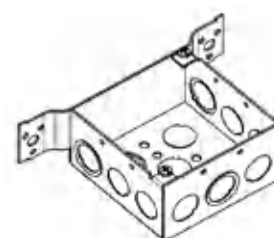

ZQ52171-FS(237)