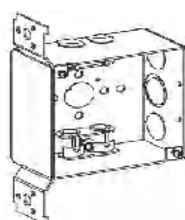

ZQ52171-TSBX(241)